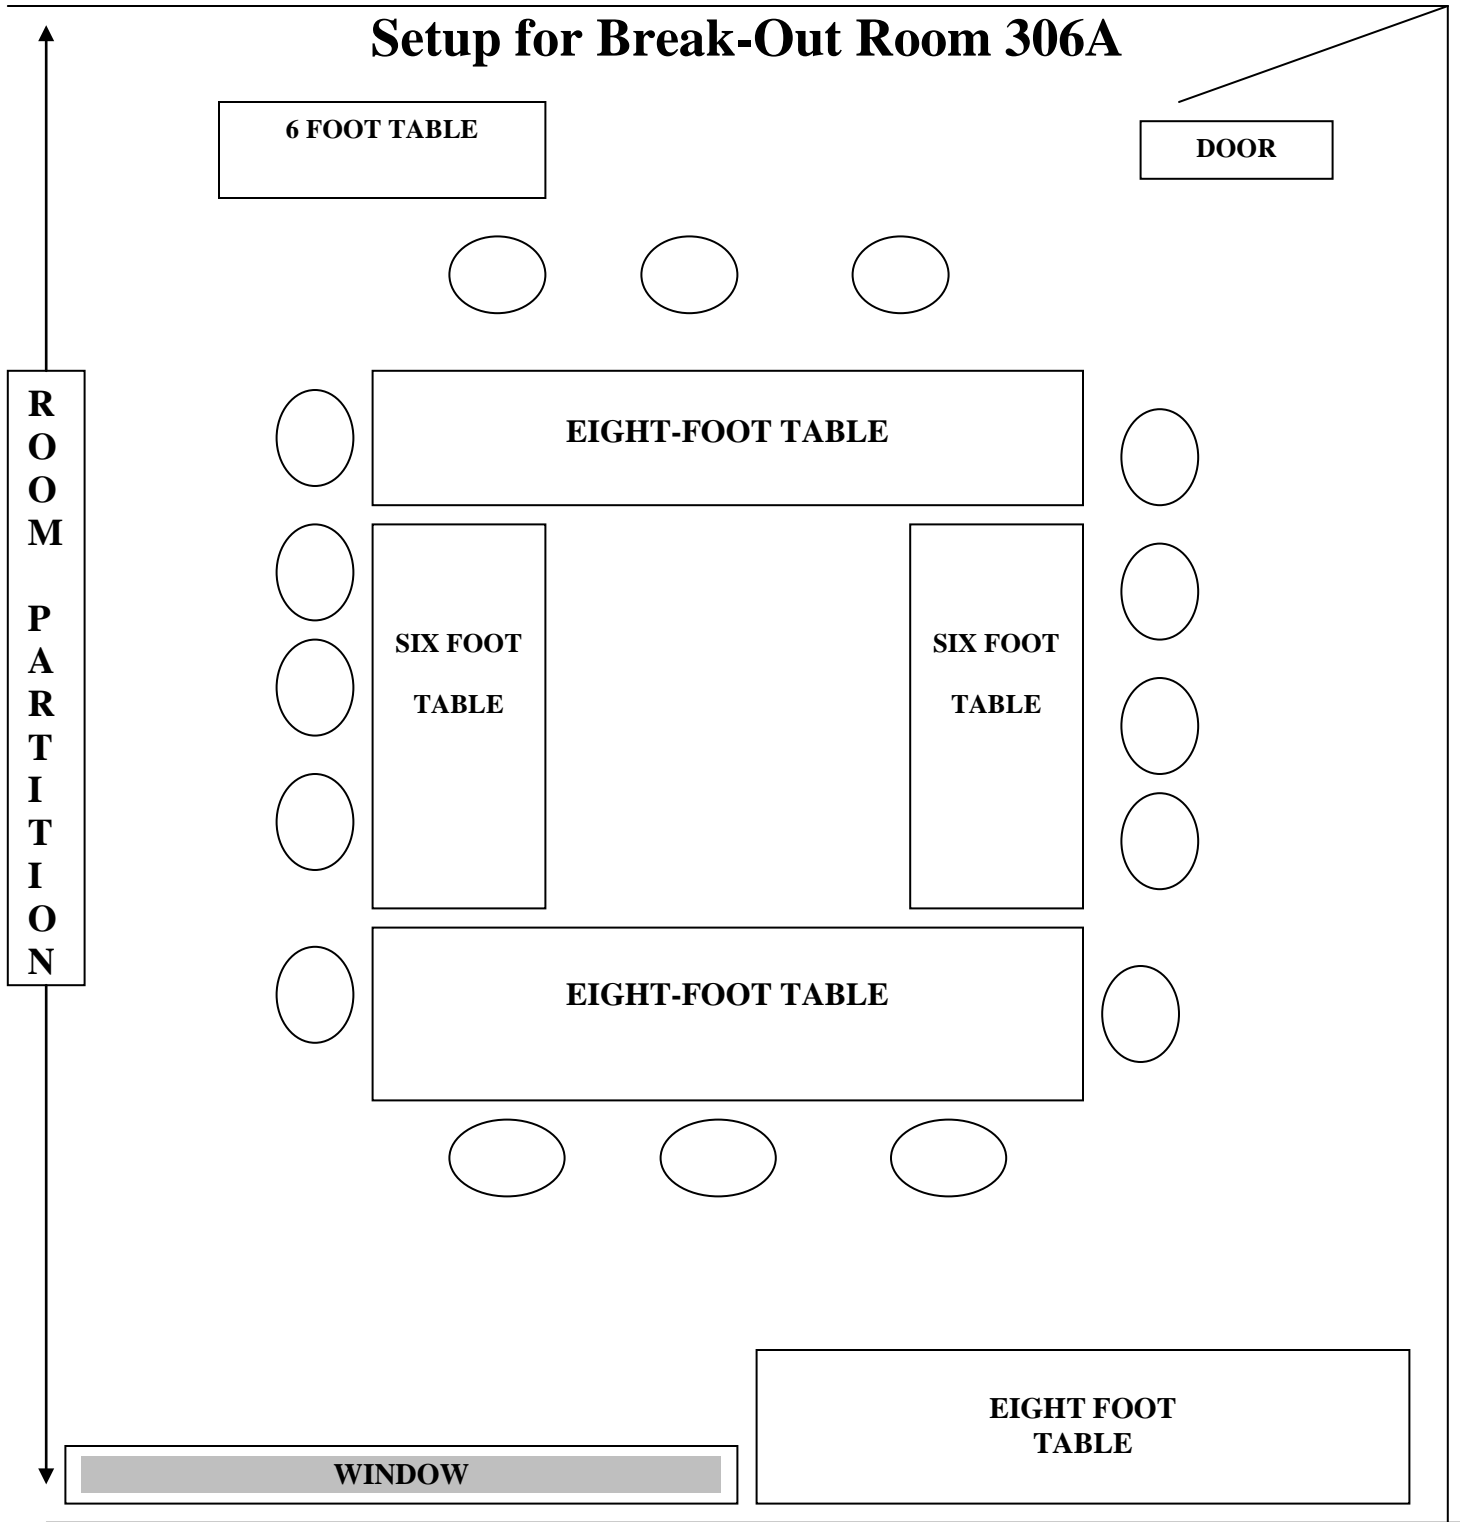

Setup for Break-Out Room 306A

West Wall facing the Olympics