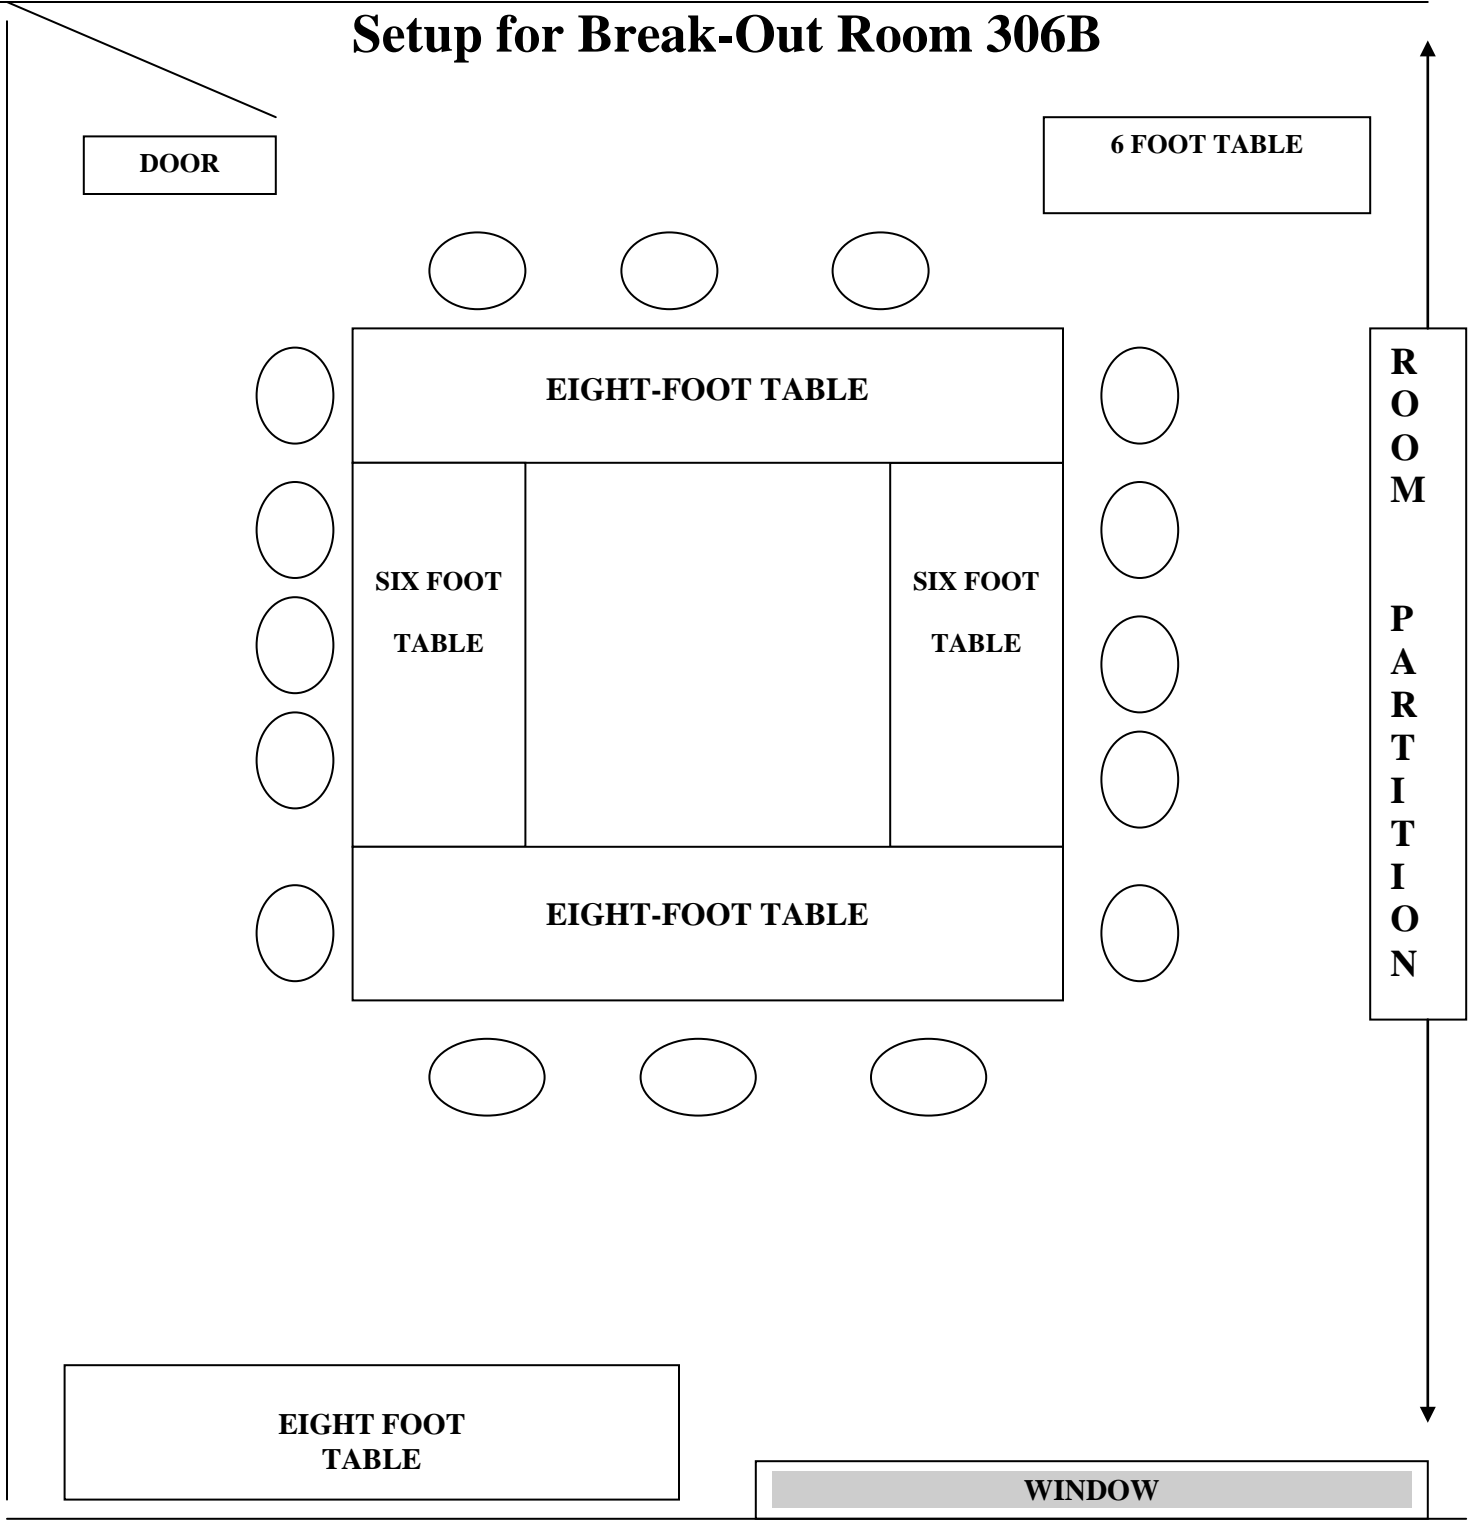

Setup for Break-Out Room 306B

West Wall facing the Olympics